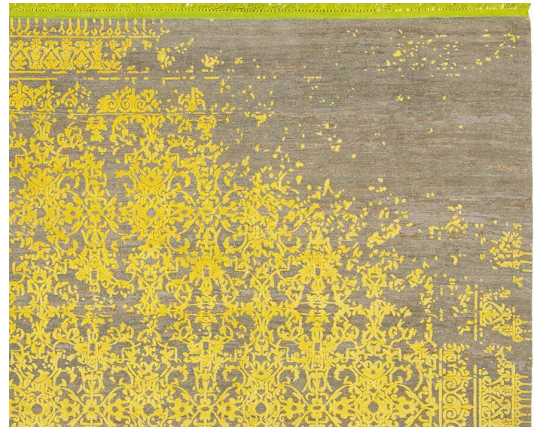

PRODUCT SPECIFICATION

RADI DELUXE - FERRARA RADI ROCKED

RUBIA

TURQUOISE

KIWI

SIZE SHOWN: 250 x 300

COLLECTION	Jan Kath - Radi Deluxe
DESIGN	Ferrara Radi Rocked
COLOUR	Rubia, Turquoise, Kiwi, Custom Colours Available
STOCKED SIZES	200 x 300, 245 x 305, 275 x 365, 305 x 430, 365 x 457
CUSTOM SIZES	From 170 x 240 to 500 x 800
QUALITY	100 knot
FIBRE	Wool, Silk & Nettle
PILE	High/Low Pile
LEAD	22-26 weeks up to 305 x 430