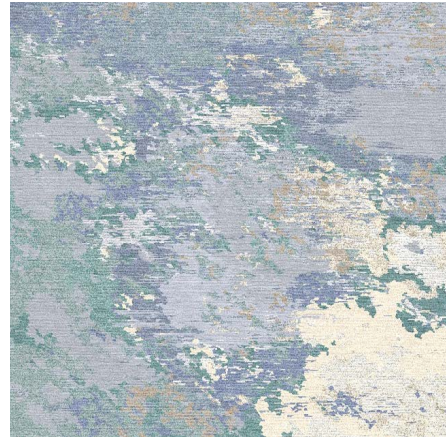

PRODUCT SPECIFICATION

RUST

MAUVE

AQUA

MARBLE

SIZE SHOWN: 245 x 305cm

COLLECTION	Cadrys
COLOURS	Mauve, Aqua, Marble
STOCKED SIZES	200 x 300, 245 x 305, 275 x 365, 305 x 430, 365 x 457
CUSTOM SIZES	From 170 x 240 to 500 x 800
QUALITY	100 knot
FIBRE	Tibetan Highland Wool, Chinese Silk & Natural Nettle (Linen for Marble)
PILE	5mm Cut
LEAD:	18-24 weeks up to 300 x 400