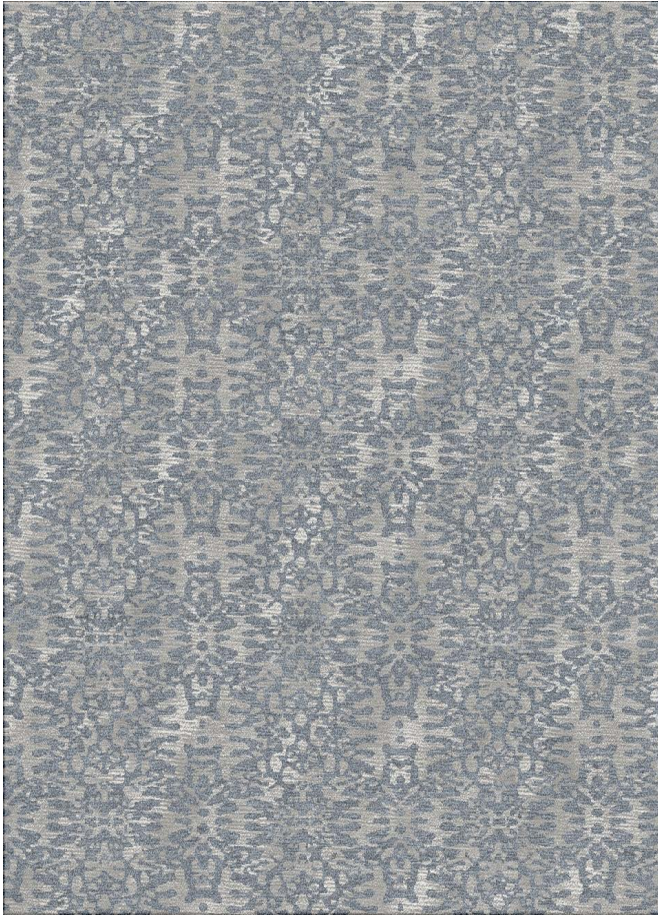

PRODUCT SPECIFICATION
RORSCHACH

SILVER

CHARCOAL

SIZE SHOWN: 240 x 310cm

COLLECTION	Cadrys
COLOURS	Silver, Charcoal (as shown). Custom colours available
STOCKED SIZES	200 x 300, 45 x 305, 275 x 365, 305 x 430, 365 x 457
CUSTOM SIZES	From 170 x 240 to 500 x 800
QUALITY	80 knot
FIBRE	Tibetan Highland Wool, Artsilk
PILE	5mm Cut
LEAD	4-16 weeks up to 300 x 400