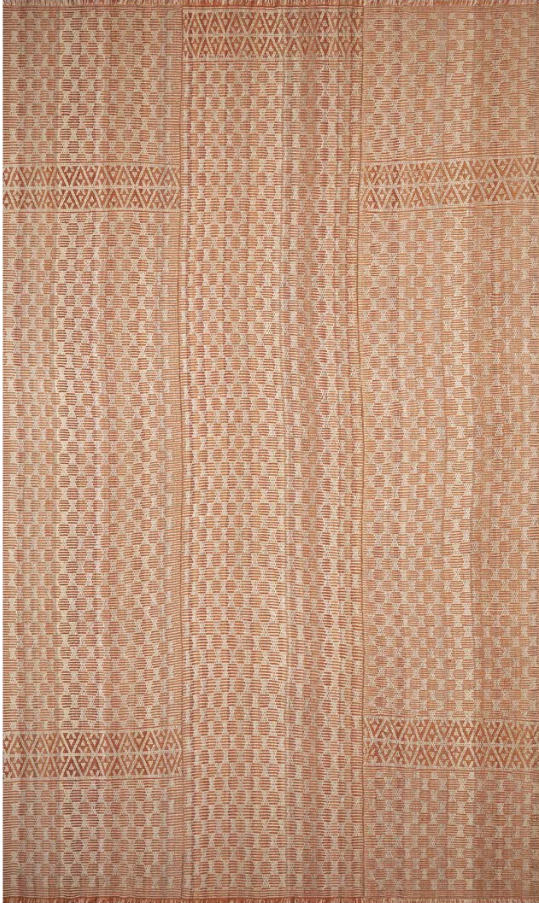

PRODUCT SPECIFICATION
KELIM 5369

RUST/NATURAL

Size Shown: 341 x 556

COLLECTION	Cadrys
COLOURS	Custom Colours
CUSTOM SIZES	From 170 x 240 to 500 x 800
QUALITY	Kelim
FIBRE	Goat & Sheep Wool
PILE	Flatweave
LEAD	16-20 weeks up to 300 x 400