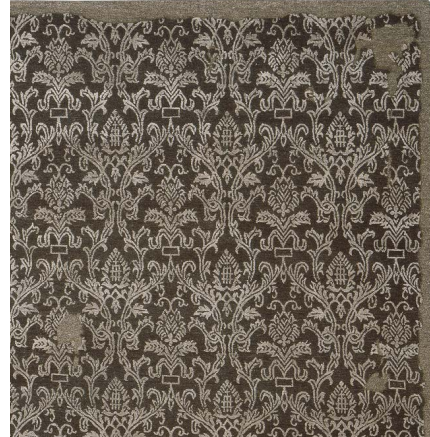

PRODUCT SPECIFICATION

ERASED CLASSICS - VINTAGE ROMA

BLUE

NEUTRAL GREY (HIGH/LOW)

RED (NO NETTLE)

SIZE SHOWN: 250 x 300

COLLECTION	Jan Kath - Erased Classic
DESIGN	Vintage Roma
COLOUR	Blue, Neutral Grey, Red, Custom Colours Available
STOCKED SIZES	200 x 300, 245 x 305, 275 x 365, 305 x 430, 365 x 457
CUSTOM SIZES	From 170 x 240 to 500 x 800
QUALITY	100 knot
FIBRE	Wool, Silk & Nettle
PILE	Cut Pile
LEAD	22-24 weeks up to 305 x 430