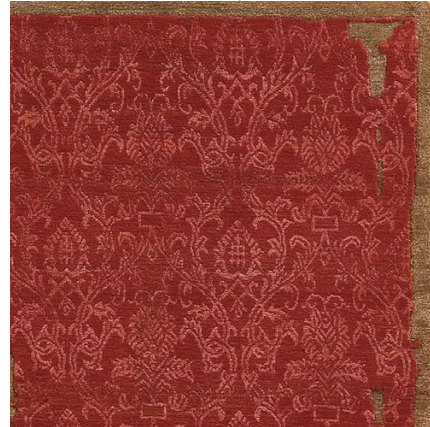

PRODUCT SPECIFICATION

ERASED CLASSICS - VINTAGE ROMA

BLUE

NEUTRAL GREY (HIGH/LOW)

RED (NO NETTLE)

SIZE SHOWN: 250 x 300

COLLECTION	Jan Kath - Erased Classic
DESIGN	Vintage Roma
COLOUR	Blue, Neutral Grey, Red, Custom Colours Available
STOCKED SIZES	200 x 300, 245 x 305, 275 x 365, 305 x 430, 365 x 457
CUSTOM SIZES	From 170 x 240 to 500 x 800
QUALITY	100 knot
FIBRE	Wool, Silk & Nettle
PILE	Cut Pile
LEAD	22-24 weeks up to 305 x 430