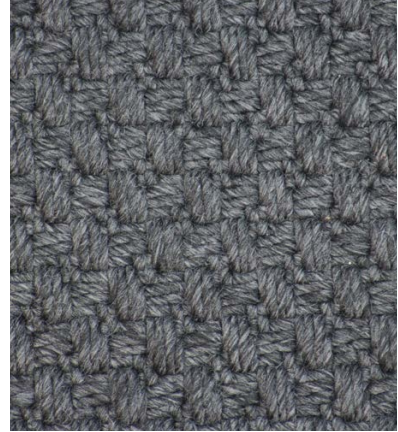

PRODUCT SPECIFICATION
BASKET WEAVE

GREY ALMOND

IVORY CREAM

MIXED GREY

NAVY BLUE

OPAL GREY

TAUPE

COLLECTION	Terrace
DESIGN	Basket Weave
COLOURS	Grey Almond, Ivory Cream, Mixed Grey, Navy Blue, Opal Grey, Taupe
STOCKED SIZES	200 x 300, 245 x 305, 275 x 365, 305 x 430, 365 x 457
CUSTOM SIZES	From 170 x 240 to 500 x 800
QUALITY	Flatweave
FIBRE	Olefin
PILE	7mm Basket Weave
LEAD	16-20 weeks up to 300 x 400 cm