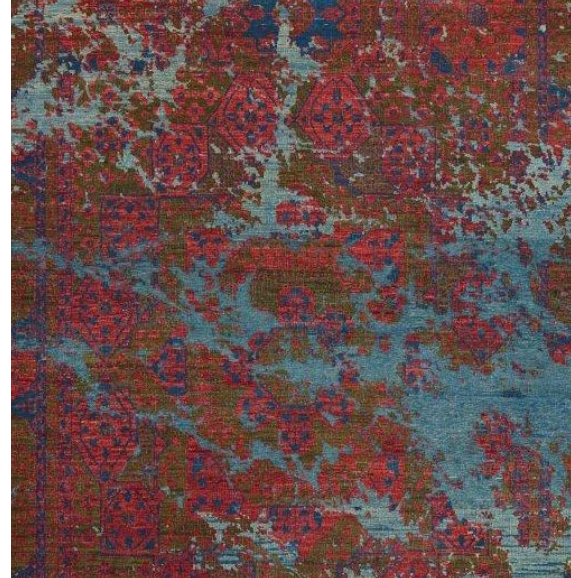

PRODUCT SPECIFICATION

ERASED HERITAGE - MAMLUK COLUMBUS SKY

ORIGINAL

RED/BLUE

SIZE SHOWN: 202 x 305

COLLECTION	Jan Kath - Erased Heritage
DESIGN	Mamluk Columbus Sky
COLOUR	Original, Red/Blue, Custom Colours Available
STOCKED SIZES	200 x 300, 245 x 305, 275 x 365, 305 x 430, 365 x 457
CUSTOM SIZES	From 170 x 240 to 500 x 800
QUALITY	100 knot
FIBRE	Wool
PILE	Cut Pile
LEAD	22-26 weeks up to 305 x 430