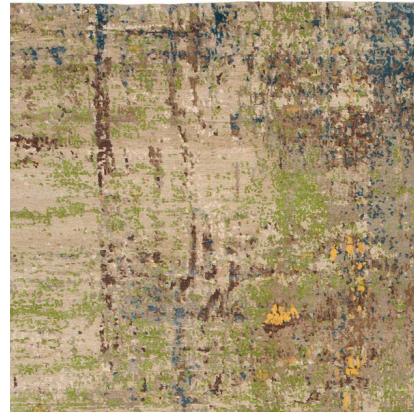

PRODUCT SPECIFICATION
ARTWORK 21

BROWN GOLD

MULTI

SIZE SHOWN: 250 x 300cm

COLLECTION	Jan Kath - Artwork
DESIGN	Artwork 21
COLOUR	Brown Gold, Multi, Custom
STOCKED SIZES	200 x 300, 245 x 305, 275 x 365, 305 x 430, 365 x 457
CUSTOM SIZES	From 170 x 240 to 500 x 800
QUALITY	100 knot
FIBRE	Wool, Silk & Nettle
PILE	Cut Pile
LEAD	24-30 weeks up to 305 x 430