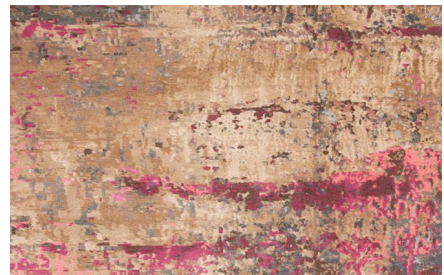

**PRODUCT SPECIFICATION
ARTWORK 3**

BLUE

CHROME

GREEN

MULTICOLOUR

SIZE SHOWN: 250 x 300cm

| | |
|----------------------|---|
| COLLECTION | Jan Kath - Artwork |
| DESIGN | Artwork 3 |
| COLOUR | Blue, Chrome, Green, Multicolour |
| STOCKED SIZES | 200 x 300, 245 x 305, 275 x 365, 305 x 430, 365 x 457 |
| CUSTOM SIZES | From 170 x 240 to 500 x 800 |
| QUALITY | 100 knot |
| FIBRE | Wool, Silk & Nettle |
| PILE | Cut Pile |
| LEAD | 24-30 weeks up to 305 x 430 |