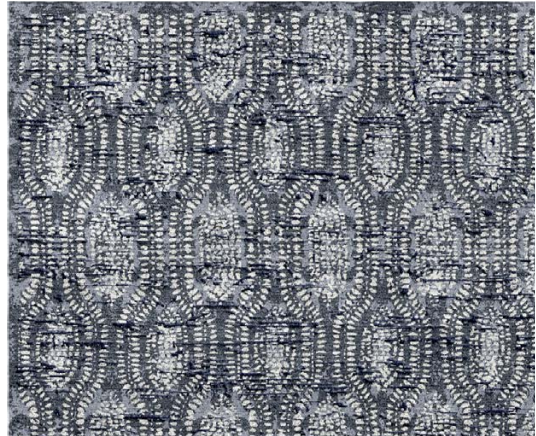

walter.g *for* CADRY'S

PRODUCT SPECIFICATION

POMELO

INDIGO

NATURAL

SMOKE

SIZE SHOWN: 305 x 430cm

COLLECTION	Walter.g
COLOURS	Natural (with Nettle), Indigo, Smoke
STOCKED SIZES	200 x 300, 245 x 305, 275 x 365, 305 x 430, 365 x 457
CUSTOM SIZES	From 170 x 240 to 500 x 800
QUALITY	100 Knot
FIBRE	Tibetan Highland Wool, Bamboo Silk & Bleached Linen Natural Nettle (Natural)
PILE	5mm Cut & 2.5mm Loop
LEAD	18-22 weeks up to 300 x 400