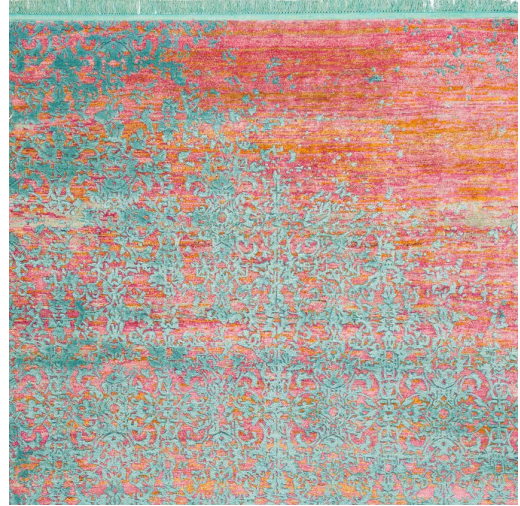

PRODUCT SPECIFICATION

RADI DELUXE - MILANO RADI RAVED

KIWI PURPLE

PINK (W/S)

SIZE SHOWN: 250 x 300

COLLECTION	Jan Kath - Radi Deluxe
DESIGN	Milano Radi Raved
COLOUR	Kiwi Purple, Pink (W&S)
STOCKED SIZES	200 x 300, 245 x 305, 275 x 365, 305 x 430, 365 x 457
CUSTOM SIZES	From 170 x 240 to 500 x 800
QUALITY	100 knot
FIBRE	Wool, Silk & Nettle
PILE	High/Low Pile
LEAD	22-26 weeks up to 305 x 430

All our rugs are certified by GoodWeave® which ensures no child labour is used in our production and that fair and ethical working conditions are