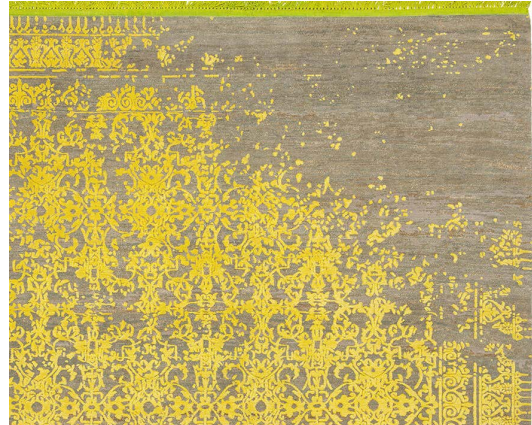

PRODUCT SPECIFICATION
RADI DELUXE - ROMA RADI

LIGHT PINK

ORANGE MAROON

TURQUOISE WHITE

SIZE SHOWN: 250 x 300

COLLECTION	Jan Kath - Radi Deluxe
DESIGN	Roma Radi
COLOUR	Light Pink, Orange Maroon, Turquoise White Custom Colours Available
STOCKED SIZES	200 x 300, 245 x 305, 275 x 365, 305 x 430, 365 x 457
CUSTOM SIZES	From 170 x 240 to 500 x 800
QUALITY	100 knot
FIBRE	Wool, Silk & Nettle
PILE	High/Low Pile
LEAD	22-26 weeks up to 305 x 430