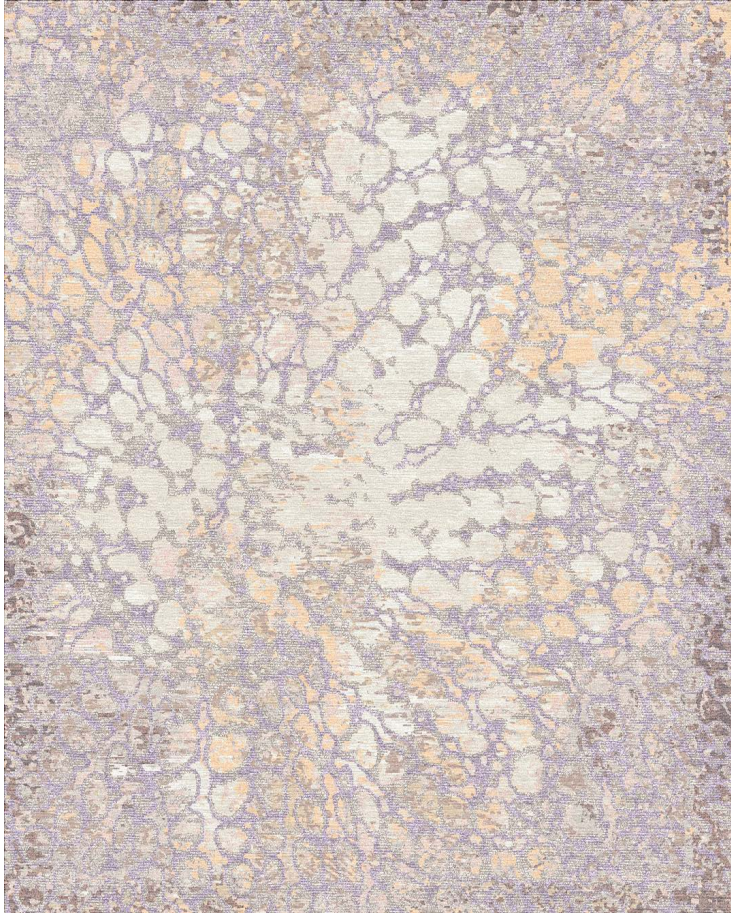

PRODUCT SPECIFICATION

AURA

SHERBERT

ANTIQUÉ

DUSK

SIZE SHOWN: 245 x 305cm

COLLECTION	Cadrys
COLOURS	Sherbert, Antique, Dusk
STOCKED SIZES	200 x 300, 245 x 305, 275 x 365, 305 x 430, 365 x 457
CUSTOM SIZES	From 170 x 240 to 500 x 800
QUALITY	100 knot
FIBRE	Tibetan Highland Wool, Chinese Silk, Natural Linen
PILE	5mm Cut
LEAD	18-24 weeks up to 300 x 400