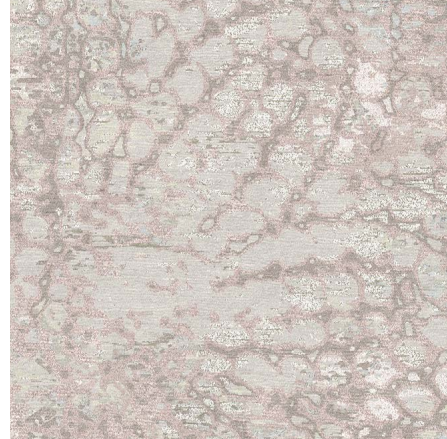

PRODUCT SPECIFICATION

AURA

SHERBERT

ANTIQUÉ

DUSK

SIZE SHOWN: 245 x 305cm

COLLECTION	Cadrys
COLOURS	Sherbert, Antique, Dusk
STOCKED SIZES	200 x 300, 245 x 305, 275 x 365, 305 x 430, 365 x 457
CUSTOM SIZES	From 170 x 240 to 500 x 800
QUALITY	100 knot
FIBRE	Tibetan Highland Wool, Chinese Silk, Natural Linen
PILE	5mm Cut
LEAD	18-24 weeks up to 300 x 400