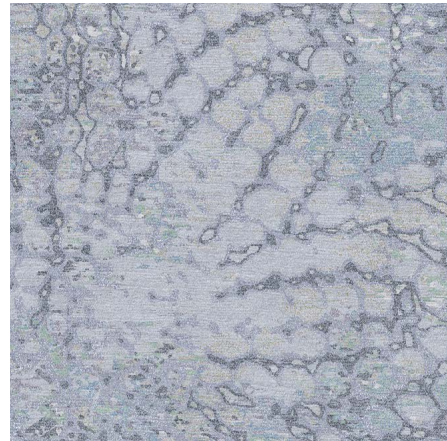

PRODUCT SPECIFICATION

AURA

SHERBERT

ANTIQUÉ

DUSK

SIZE SHOWN: 245 x 305cm

COLLECTION	Cadrys
COLOURS	Sherbert, Antique, Dusk
STOCKED SIZES	200 x 300, 245 x 305, 275 x 365, 305 x 430, 365 x 457
CUSTOM SIZES	From 170 x 240 to 500 x 800
QUALITY	100 knot
FIBRE	Tibetan Highland Wool, Chinese Silk, Natural Linen
PILE	5mm Cut
LEAD	18-24 weeks up to 300 x 400