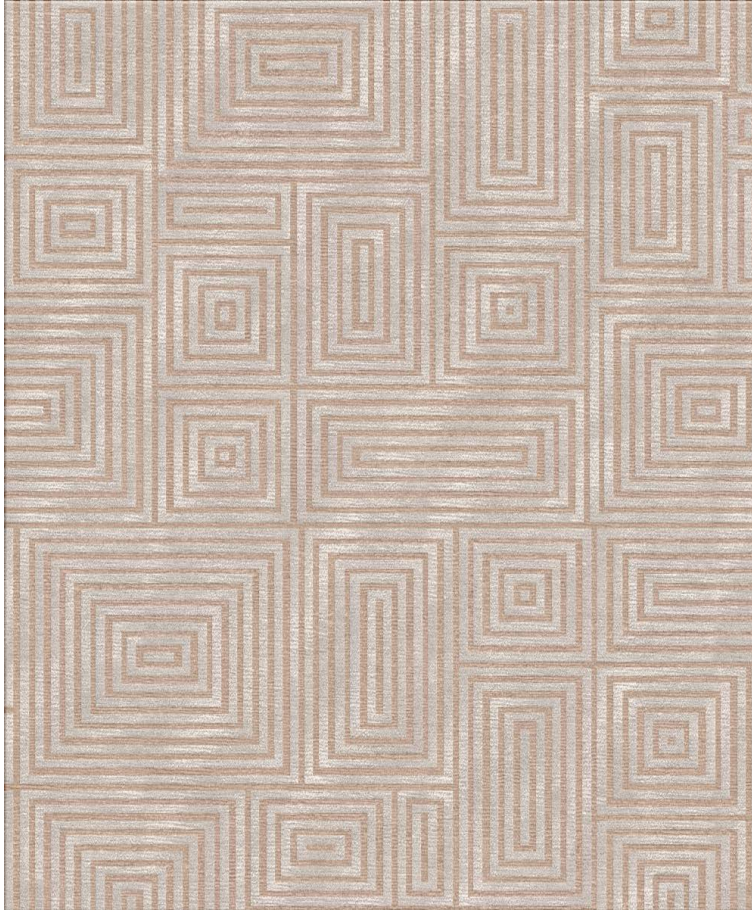

PRODUCT SPECIFICATION
ARCTIC

HIPSTER

AMAR

ZEBRA

SIZE SHOWN: 250 x 300cm

COLLECTION	Cadrys Arctic
DESIGNS	Hipster, Amar, Zebra
STOCKED SIZES	200 x 300, 245 x 305, 275 x 365, 305 x 430, 365 x 457
CUSTOM SIZES	From 170 x 240 to 500 x 800
QUALITY	80 knot
FIBRE	Hemp, Bamboo Silk
PILE	Loop + 5mm Cut
LEAD	18-24 weeks up to 300 x 400