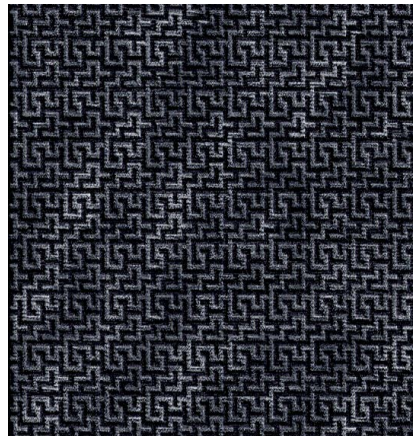

PRODUCT SPECIFICATION

FRESH KEY

SILVER

TURQUOISE

COAL

SIZE SHOWN: 250 x 300cm

COLLECTION	Cadrys
COLOURS	Silver, Turquoise, Coal
STOCKED SIZES	200 x 300, 245 x 305, 275 x 365, 305 x 430, 365 x 457
CUSTOM SIZES	From 170 x 240 to 500 x 800
QUALITY	80 knot
FIBRE	Tibetan Highland Wool, Chinese Silk (wool only option available)
PILE	Raised Option (4mm + 6mm Cut) OR Level Option (5mm Cut)
LEAD	18-22 weeks up to 300 x 400