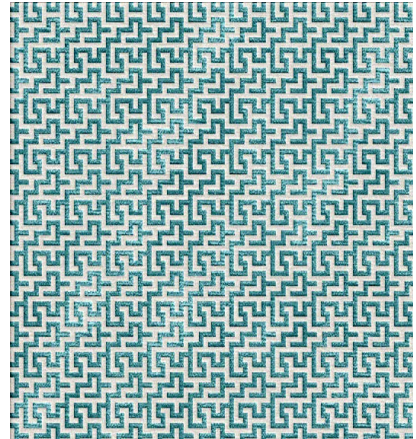

PRODUCT SPECIFICATION

FRESH KEY

SILVER

TURQUOISE

COAL

SIZE SHOWN: 250 x 300cm

COLLECTION	Cadrys
COLOURS	Silver, Turquoise, Coal
STOCKED SIZES	200 x 300, 245 x 305, 275 x 365, 305 x 430, 365 x 457
CUSTOM SIZES	From 170 x 240 to 500 x 800
QUALITY	80 knot
FIBRE	Tibetan Highland Wool, Chinese Silk (wool only option available)
PILE	Raised Option (4mm + 6mm Cut) OR Level Option (5mm Cut)
LEAD	18-22 weeks up to 300 x 400