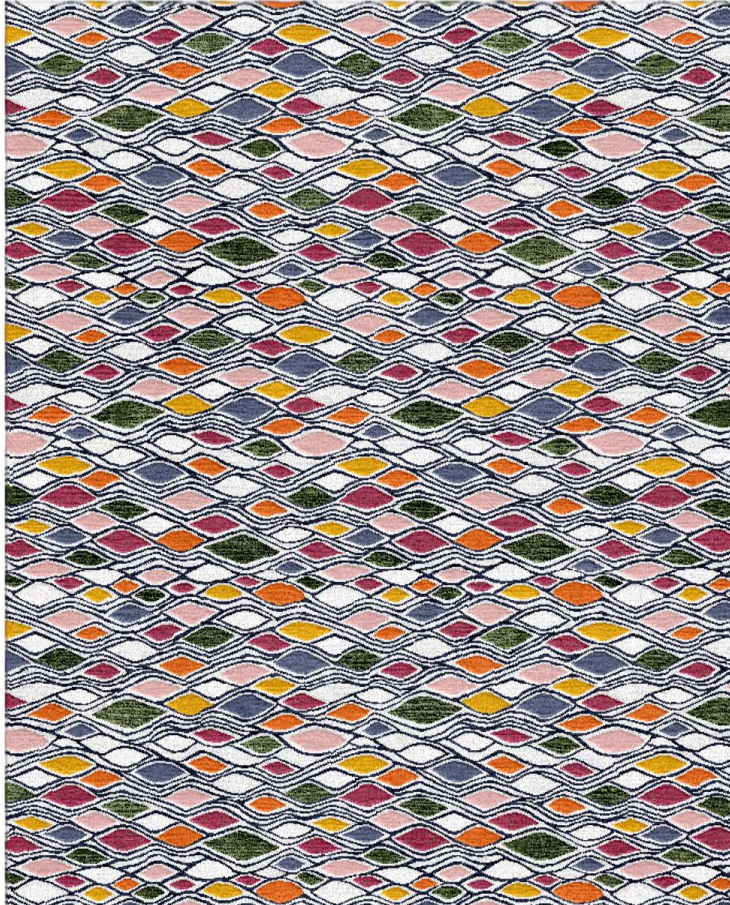

TAMMY KANAT

for

CADRY'S

PRODUCT SPECIFICATION EXPOSE

MULTI

MIDNIGHT BLUE

ROSE

SILVER

SIZE SHOWN: 245 x 305

COLLECTION	Tammy Kanat 1
DESIGN	Expose
COLOURS	Multi, Mightnight Blue, Rose, Silver
STOCKED SIZES	200 x 300, 245 x 305, 275 x 365, 305 x 430, 365 x 457
CUSTOM SIZES	From 170 x 240 to 500 x 800
QUALITY	80 knot
FIBRE	Tibetan Highland Wool, Chinese Silk
PILE	4mm Cut, 6mm Cut, Soumak
LEAD	18-20 weeks up to 300 x 400