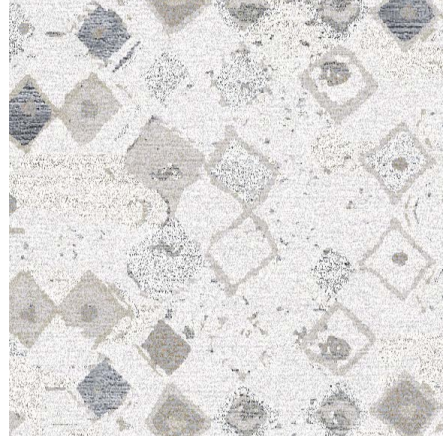

TAMMY KANAT
for
CADRY'S

PRODUCT SPECIFICATION
MIRROR

TURQUOISE

SILVER

ROSE

SIZE SHOWN: 245 x 305

COLLECTION	Tammy Kanat 2
DESIGN	Mirror
COLOURS	Turquoise, Silver, Rose
STOCKED SIZES	200 x 300, 245 x 305, 275 x 365, 305 x 430, 365 x 457
CUSTOM SIZES	From 170 x 240 to 500 x 800
QUALITY	80 knot
FIBRE	Tibetan Highland Wool, Chinese Silk, Nettle (Not in Rose)
PILE	5mm Cut & 5mm Loop
LEAD	18-20 weeks up to 300 x 400