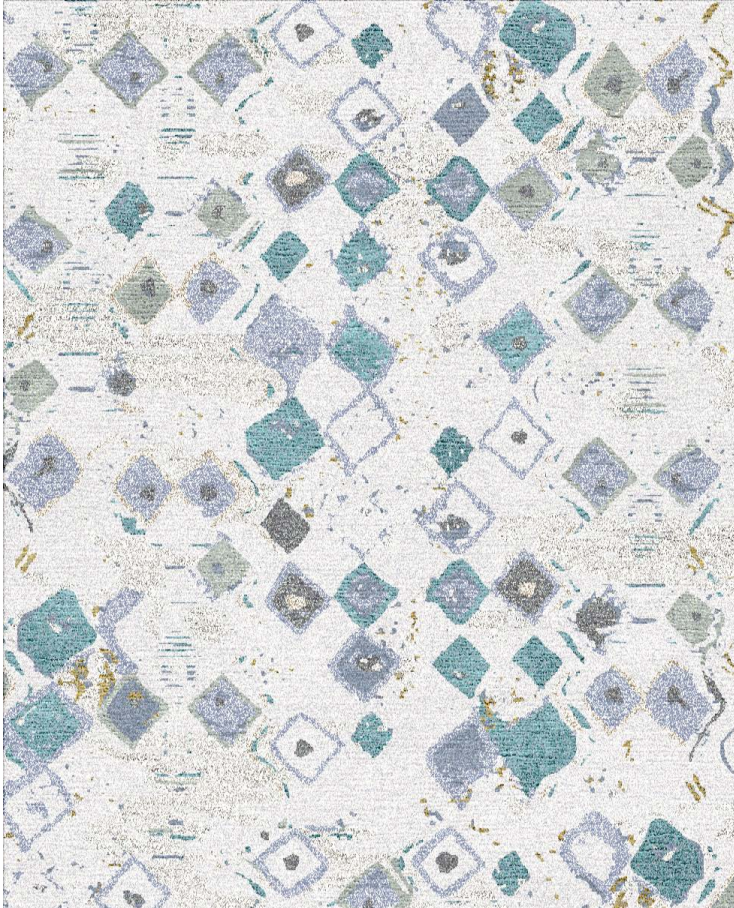

TAMMY KANAT
for
CADRY'S

PRODUCT SPECIFICATION
MIRROR

TURQUOISE

SILVER

ROSE

SIZE SHOWN: 245 x 305

COLLECTION	Tammy Kanat 2
DESIGN	Mirror
COLOURS	Turquoise, Silver, Rose
STOCKED SIZES	200 x 300, 245 x 305, 275 x 365, 305 x 430, 365 x 457
CUSTOM SIZES	From 170 x 240 to 500 x 800
QUALITY	80 knot
FIBRE	Tibetan Highland Wool, Chinese Silk, Nettle (Not in Rose)
PILE	5mm Cut & 5mm Loop
LEAD	18-20 weeks up to 300 x 400