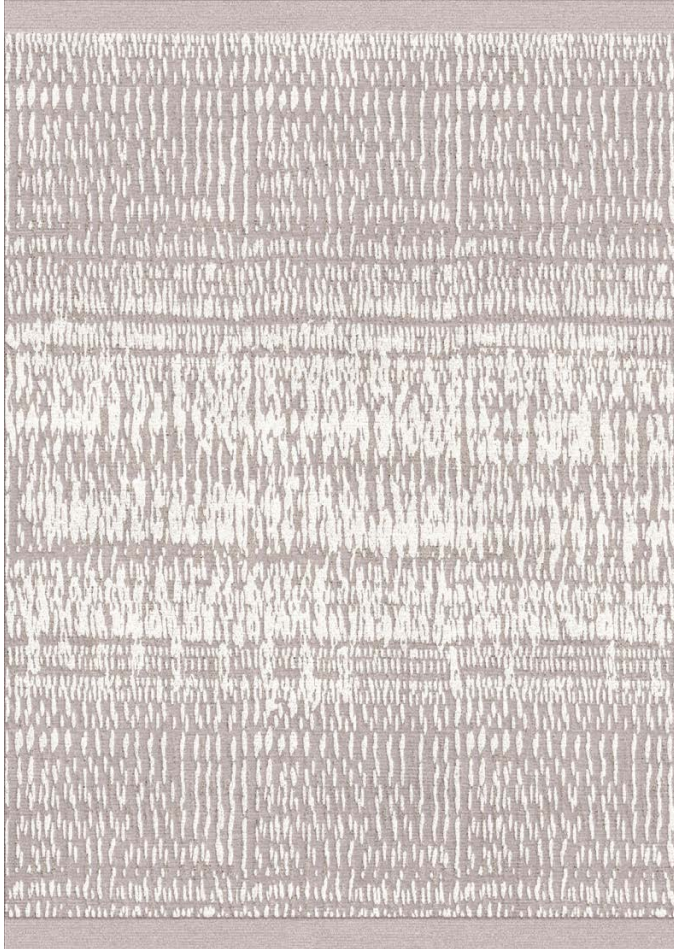

walter.g *for* CADRY'S

PRODUCT SPECIFICATION

KANTHA

SHOWN: NATURAL 305 x 430cm

INDIGO

SMOKE

COLLECTION	Walter.g
COLOURS	Natural (with Nettle), Indigo, Smoke
STOCKED SIZES	200 x 300, 245 x 305, 275 x 365, 305 x 430, 365 x 457
CUSTOM SIZES	From 170 x 240 to 500 x 800
QUALITY	100 Knot
FIBRE	Tibetan Highland Wool, Bamboo Silk & Bleached Linen
PILE	4mm Cut, 5mm Cut, 6mm Cut & Soumak Edges
LEAD	18-22 weeks up to 300 x 400