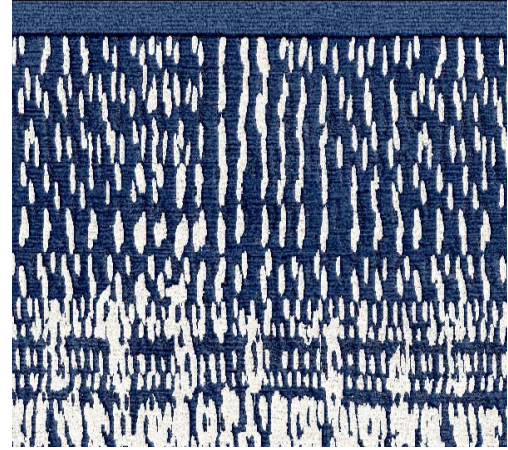

walter.g *for* CADRY'S

PRODUCT SPECIFICATION

KANTHA

SHOWN: NATURAL 305 x 430cm

INDIGO

SMOKE

COLLECTION	Walter.g
COLOURS	Natural (with Nettle), Indigo, Smoke
STOCKED SIZES	200 x 300, 245 x 305, 275 x 365, 305 x 430, 365 x 457
CUSTOM SIZES	From 170 x 240 to 500 x 800
QUALITY	100 Knot
FIBRE	Tibetan Highland Wool, Bamboo Silk & Bleached Linen
PILE	4mm Cut, 5mm Cut, 6mm Cut & Soumak Edges
LEAD	18-22 weeks up to 300 x 400