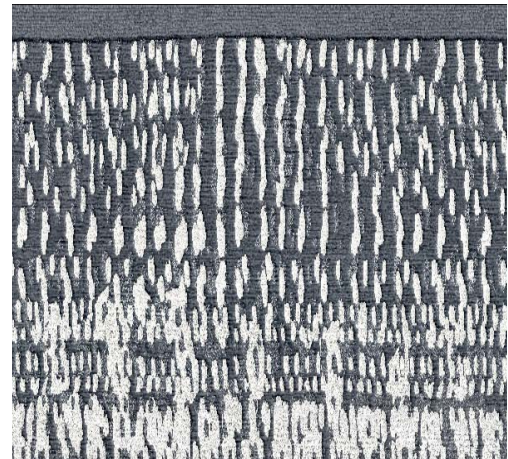

walter.g *for* CADRY'S

PRODUCT SPECIFICATION

KANTHA

SHOWN: NATURAL 305 x 430cm

INDIGO

SMOKE

COLLECTION	Walter.g
COLOURS	Natural (with Nettle), Indigo, Smoke
STOCKED SIZES	200 x 300, 245 x 305, 275 x 365, 305 x 430, 365 x 457
CUSTOM SIZES	From 170 x 240 to 500 x 800
QUALITY	100 Knot
FIBRE	Tibetan Highland Wool, Bamboo Silk & Bleached Linen
PILE	4mm Cut, 5mm Cut, 6mm Cut & Soumak Edges
LEAD	18-22 weeks up to 300 x 400