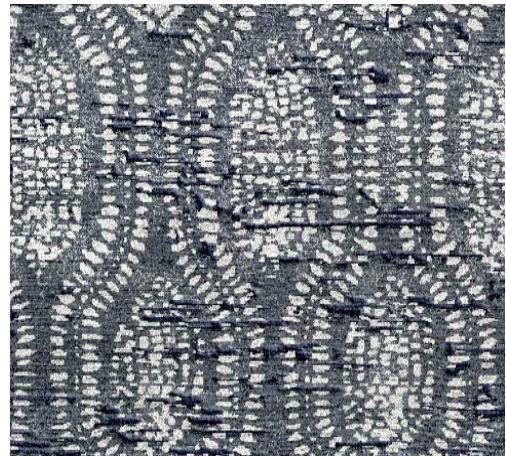

walter.g *for* CADRY'S

PRODUCT SPECIFICATION

POMELO

SHOWN: INDIGO 305 x 430cm

NATURAL

SMOKE

COLLECTION	Walter.g
COLOURS	Natural (with Nettle), Indigo, Smoke
STOCKED SIZES	200 x 300, 245 x 305, 275 x 365, 305 x 430, 365 x 457
CUSTOM SIZES	From 170 x 240 to 500 x 800
QUALITY	100 Knot
FIBRE	Tibetan Highland Wool, Bamboo Silk & Bleached Linen Natural Nettle (Natural)
PILE	5mm Cut & 2.5mm Loop
LEAD	18-22 weeks up to 300 x 400